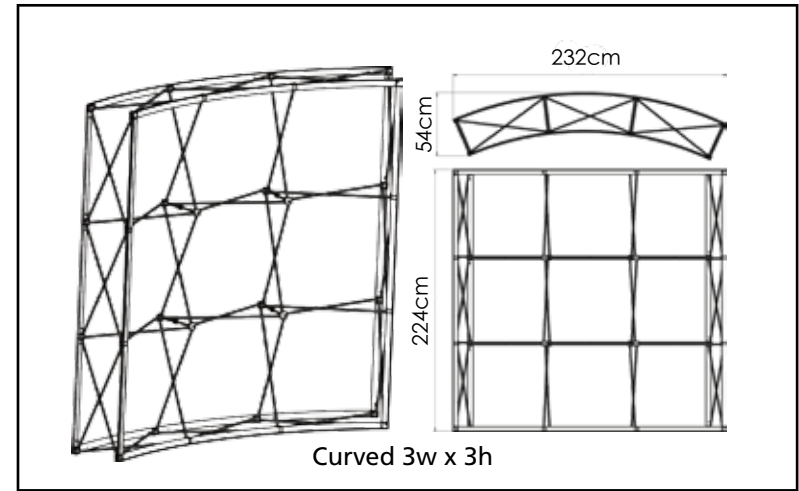

Front + left end cap

Back

Fully-wrapped

Flat 1w x 4h
77cm x 297cm

Flat 2w x 4h
150cm x 297cm

Flat 3w x 4h
224cm x 297cm

Flat 4w x 4h
297cm x 297cm

Flat 1w x 3h
77cm x 224cm

Flat 2w x 3h
150cm x 224cm

Flat 3w x 3h
224cm x 224cm

Flat 4w x 3h
297cm x 224cm

Fabric Pop-up System
FLAT

Flat 1w x 2h
77cm x 150cm

Flat 2w x 2h
150cm x 150cm

Flat 3w x 2h
224cm x 150cm

Fabric Pop-up System
FLAT

Flat 4w x 2h
297cm x 150cm

Flat 2w x 1h
150cm x 77cm

Flat 3w x 1h
224cm x 77cm

Fabric Pop-up System
CURVED

Accessories

LED
spotlight to
connector

Spotlight connector

LED spotlight crystal

Backlit counter

Double counter

Single counter

Standard Counters
100 X 100 X 34cm
200 X 100 X 34cm

Backlit Counters

Single - 100 x 100 x 34cm

Double - 200 x 100 x 34cm

Backlighting