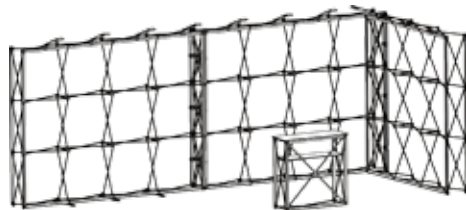

Products list

- 3 pcs Flat 3w x 4h
- 1 pcs Counter
- 4 pcs L connector
- 8 pcs Straight connector
- 2 pcs Stabilising foot