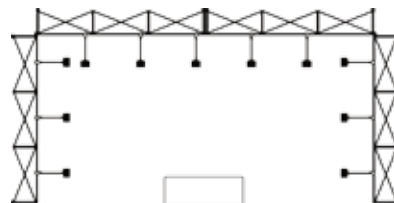

- 2 pcs Flat 4w x 3h
- 2 pcs Flat 3w x 3h
- 1 pcs Counter 2m
- 6 pcs L connector
- 6 pcs Straight connector

Package 14

Carry bag 6 pcs
G.W. : 83 kgs
Meas. : 0.46 m³

Products list

- 2 pcs Flat 4w x 3h
- 2 pcs Flat 3w x 1h
- 1 pcs Counter 2m
- 4 pcs L connector
- 6 pcs Straight connector