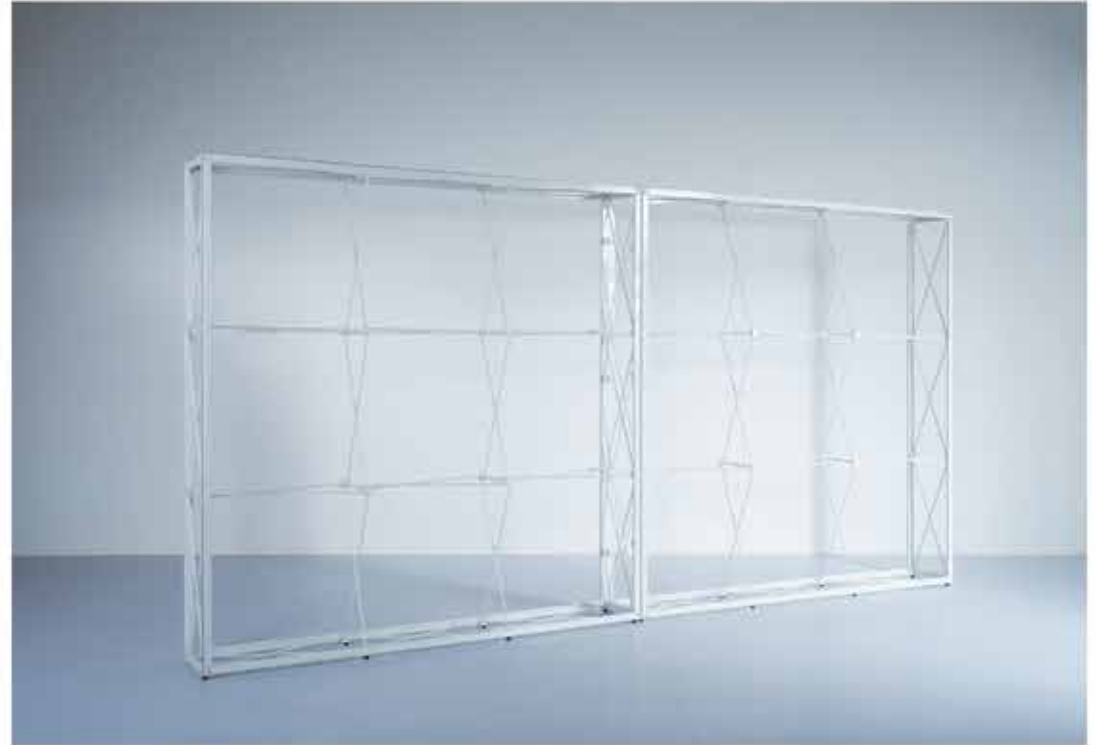

Straight connector