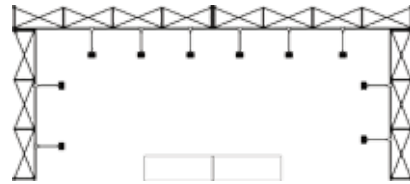

Products list

- 1 pcs Flat 4w x 4h
- 1 pcs Flat 1w x 3h
- 1 pcs Flat 1w x 4h
- 1 pcs Counter
- 3 pcs L connector
- 2 pcs Stablising foot

Package 13

Carry bag 6 pcs
G.W. : 84 kgs
Meas. : 0.46 m³

Products list