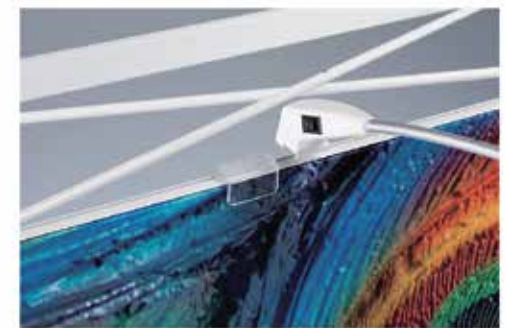

LED
spotlight to
connector