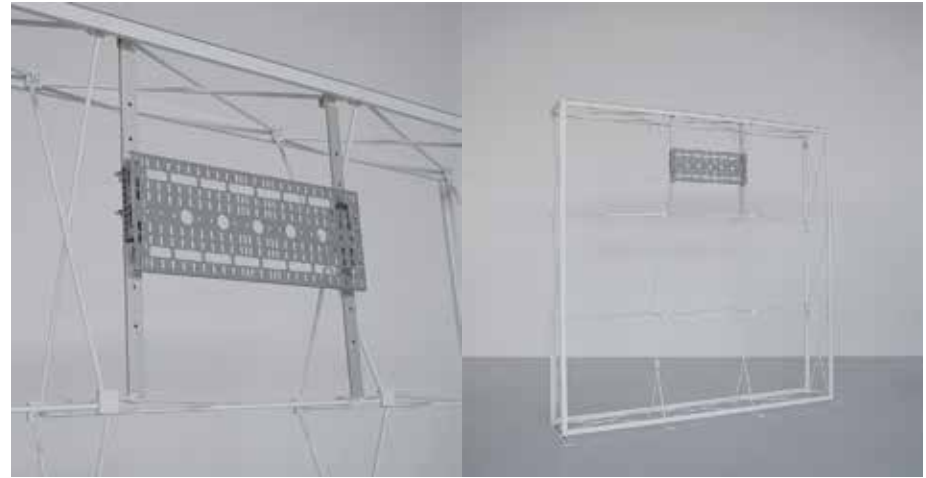

Monitor bracket