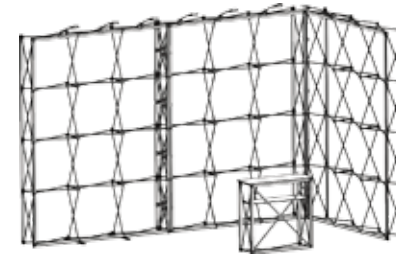

Products list

- 2 pcs Flat 4w x 4h
- 2 pcs Flat 3w x 3h
- 1 pcs Counter 2m
- 6 pcs L connector
- 8 pcs Straight connector

Package 17

Carry bag 8 pcs
 G.W. : 109 kgs
 Meas. : 0.62 m³

Products list

- 2 pcs Flat 4w x 2h
- 2 pcs Flat 4w x 3h
- 2 pcs Flat 3w x 3h
- 1 pcs Counter 2m
- 6 pcs L connector
- 26 pcs Straight connector