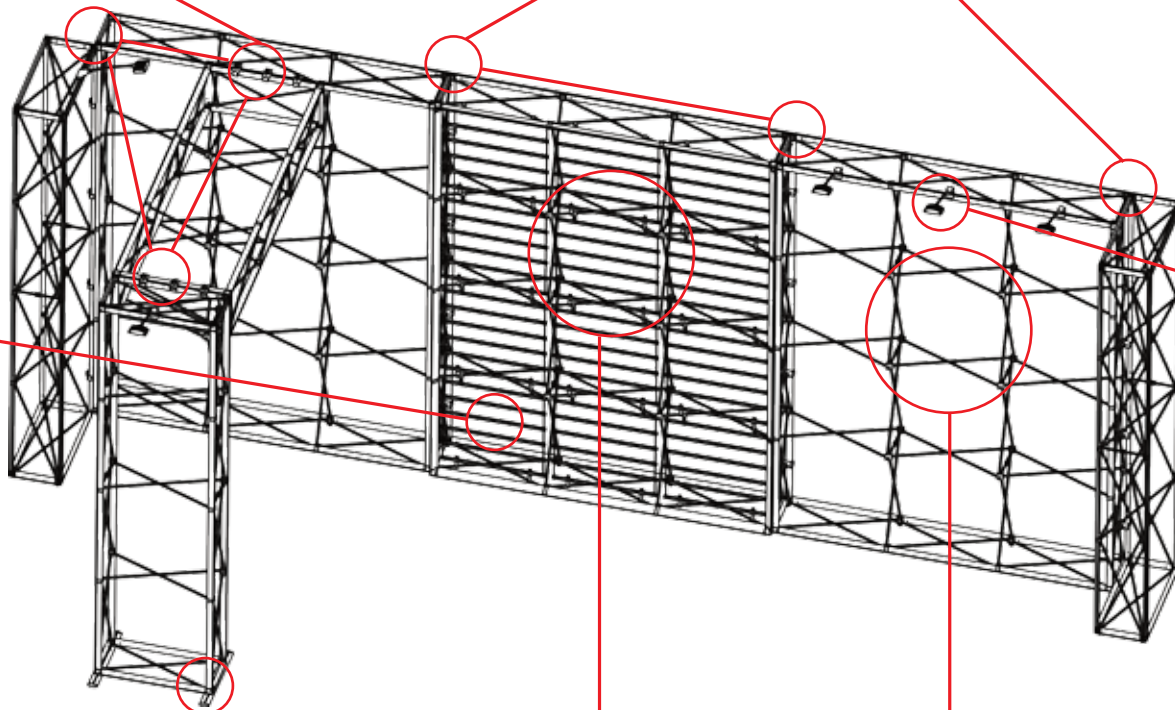

L connector

Straight connector

L connector inside

LED curtain

Spot LED crystal
Spotlight connector

Stabilising foot

Backlighting

Pop-up flat

Flat

1w x 4h	2w x 4h	3w x 4h	4w x 4h
1w x 3h	2w x 3h	3w x 3h	4w x 3h
1w x 2h	2w x 2h	3w x 2h	4w x 2h
1w x 1h	2w x 1h	3w x 1h	4w x 1h

Curved

3w x 3h	4w x 3h
---------	---------

Backlit

1w x 4h	2w x 4h	3w x 4h	4w x 4h
1w x 3h	2w x 3h	3w x 3h	4w x 3h
1w x 2h	2w x 2h	3w x 2h	4w x 2h
1w x 1h	2w x 1h	3w x 1h	4w x 1h