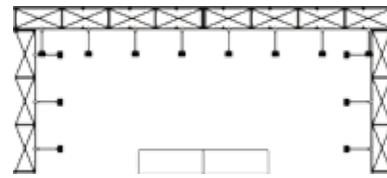

Products list

- 2 pcs Flat 4w x 4h
- 2 pcs Flat 3w x 3h
- 1 pcs Counter 2m
- 6 pcs L connector
- 8 pcs Straight connector

Package 17

Carry bag 8 pcs
 G.W. : 109 kgs
 Meas. : 0.62 m³

Products list

- 2 pcs Flat 4w x 2h
- 2 pcs Flat 4w x 3h
- 2 pcs Flat 3w x 3h
- 1 pcs Counter 2m
- 6 pcs L connector
- 26 pcs Straight connector