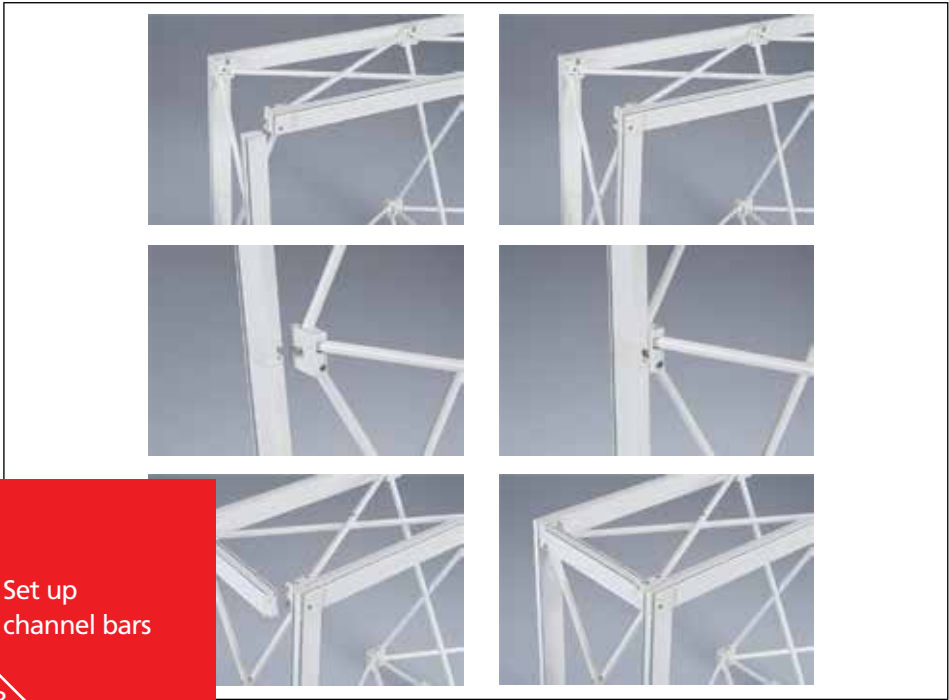

Fabric Pop-up System

An innovative modular pop-up

SCANDISPLAY

Fabric Pop-up System

An innovative modular pop-up

Scan Display's Fabric Pop-up System includes a traditional pop-up frame with bungee-connected bars and channels for fitting silicon-edged fabric graphics.

Features:

- Easy to set up
- Seamless re-usable fabric graphics
- Multiple configurations
- Lightweight
- Durable
- Backlighting options

Graphic Options

Front + separate end caps

Front + 2 end caps

Front + right end cap