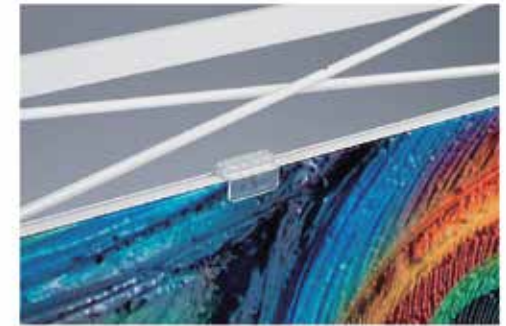

Flat 4w x 2h
297cm x 150cm

Flat 2w x 1h
150cm x 77cm

Flat 3w x 1h
224cm x 77cm

Fabric Pop-up System
CURVED

Accessories

LED
spotlight to
connector

Spotlight connector

LED spotlight crystal