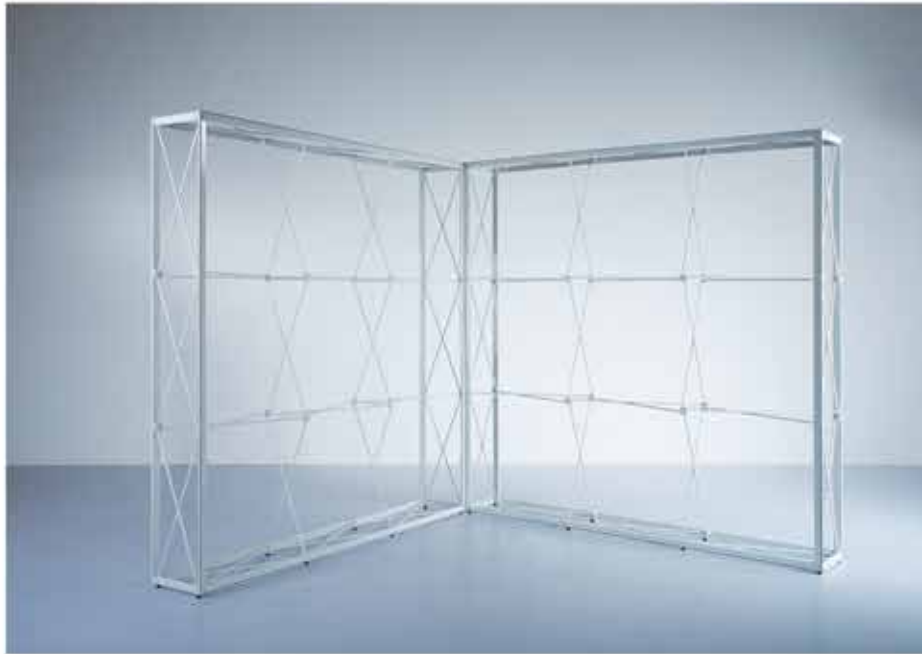

Build an L wall or bridge with L connectors.