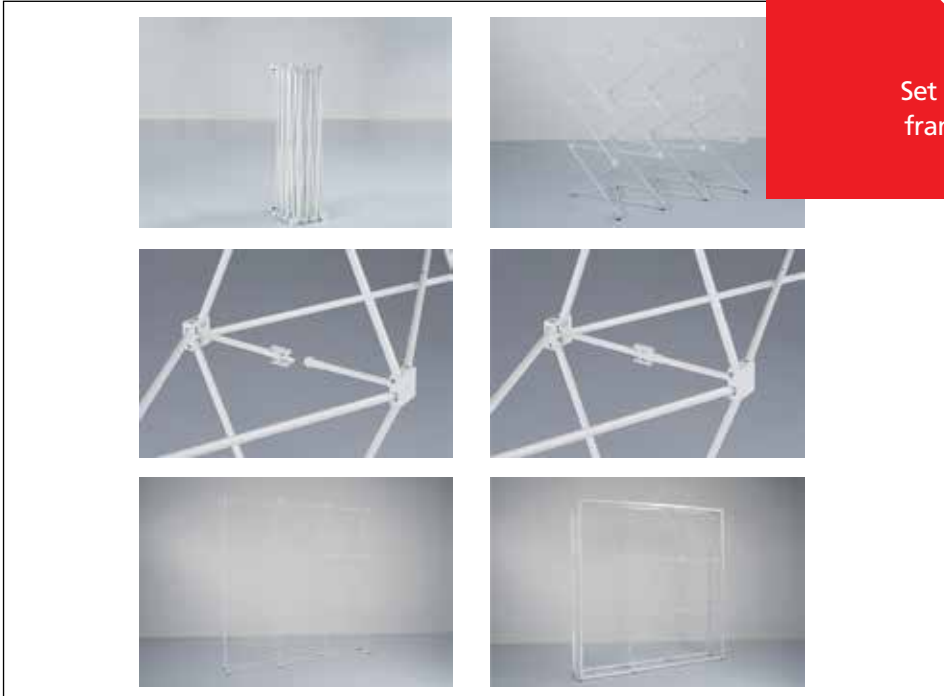

Fabric Pop-up System

An innovative modular pop-up

SCANDISPLAY

Fabric Pop-up System

An innovative modular pop-up

Scan Display's Fabric Pop-up System includes a traditional pop-up frame with bungee-connected bars and channels for fitting silicon-edged fabric graphics.

Features:

- Easy to set up
- Seamless re-usable fabric graphics
- Multiple configurations
- Lightweight
- Durable
- Backlighting options

Graphic Options

Front + separate end caps

Front + 2 end caps

Front + right end cap