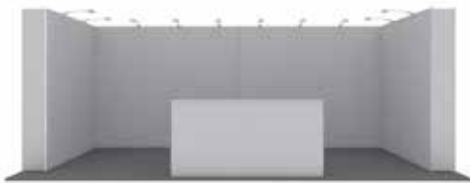

Package 13

Carry bag 6 pcs
G.W. : 84 kgs
Meas. : 0.46 m³

Products list

- 2 pcs Flat 4w x 3h
- 2 pcs Flat 3w x 3h
- 1 pcs Counter 2m
- 6 pcs L connector
- 6 pcs Straight connector