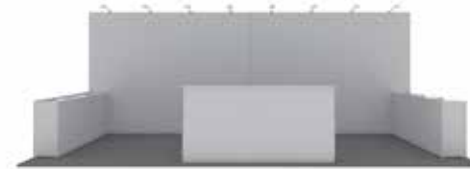

Package 14

Carry bag 6 pcs
G.W. : 83 kgs
Meas. : 0.46 m³

Products list

- 2 pcs Flat 4w x 3h
- 2 pcs Flat 3w x 1h
- 1 pcs Counter 2m
- 4 pcs L connector
- 6 pcs Straight connector