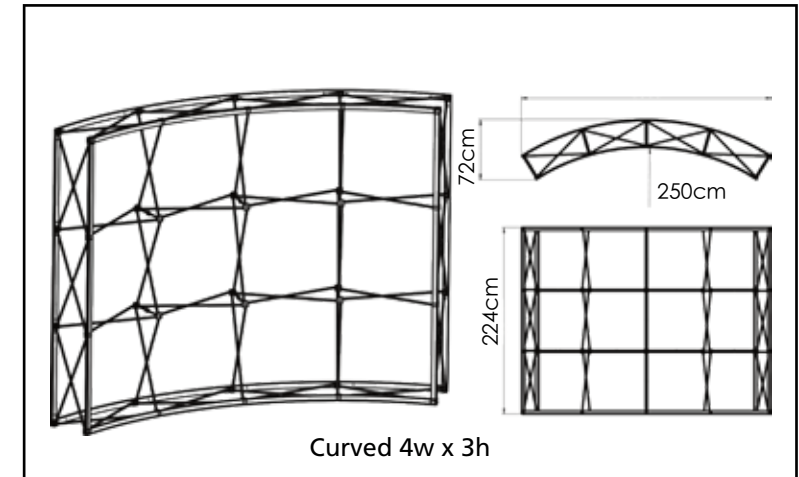

Front + left end cap

Back

Fully-wrapped

Flat 1w x 4h
77cm x 297cm

Flat 2w x 4h
150cm x 297cm

Flat 3w x 4h
224cm x 297cm

Flat 4w x 4h
297cm x 297cm

Flat 1w x 3h
77cm x 224cm

Flat 2w x 3h
150cm x 224cm

Flat 3w x 3h
224cm x 224cm

Flat 4w x 3h
297cm x 224cm

Fabric Pop-up System
FLAT

Flat 1w x 2h
77cm x 150cm

Flat 2w x 2h
150cm x 150cm

Flat 3w x 2h
224cm x 150cm

Fabric Pop-up System
FLAT

Flat 4w x 2h
297cm x 150cm

Flat 2w x 1h
150cm x 77cm

Flat 3w x 1h
224cm x 77cm

Fabric Pop-up System
CURVED

Accessories

LED
spotlight to
connector

Spotlight connector

LED spotlight crystal