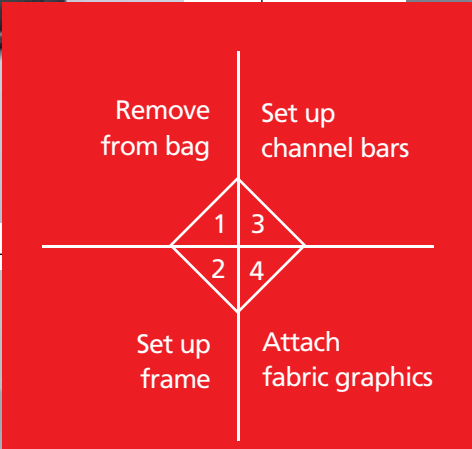

Fabric Pop-up System

An innovative modular pop-up

SCANDISPLAY

Fabric Pop-up System

An innovative modular pop-up

Scan Display's Fabric Pop-up System includes a traditional pop-up frame with bungee-connected bars and channels for fitting silicon-edged fabric graphics.

Features:

- Easy to set up
- Seamless re-usable fabric graphics
- Multiple configurations
- Lightweight
- Durable
- Backlighting options

Graphic Options

Front + separate end caps

Front + 2 end caps

Front + right end cap